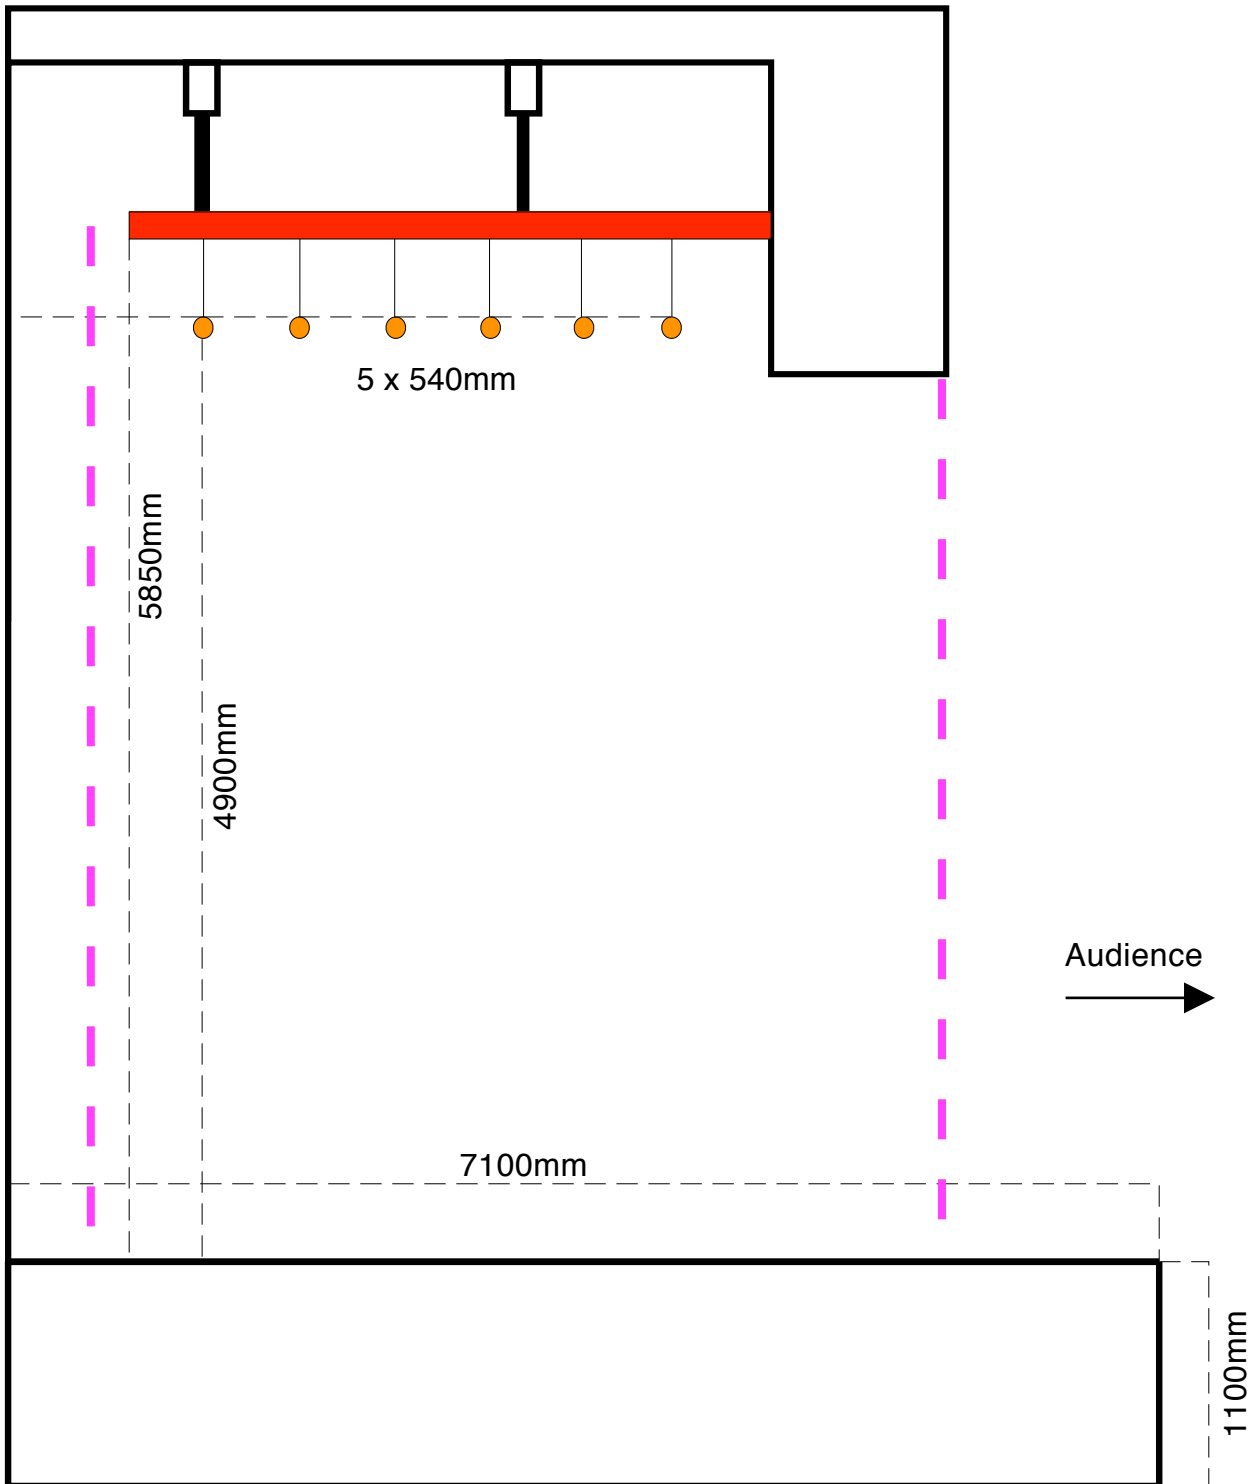

KC Vltavska - flying bars - side view

Explanations:

- flying bar - diameter 58mm, load capacity 160kg each
- - - curtains and backdrop (black or violet)
- beam - 300mm width, 3400mm length, load capacity 280kg each

KC Vltavska - flying bars - top view

Explanations:

-  flyingbars - diametr 58mm, from stage to flyingbar 4900mm, load capacity 160kg each
-  curtains and backdrop (black or violet)
-  beams - 300mm width, 3400mm lenght, from stage to beam 5850mm, load capacity 280kg each