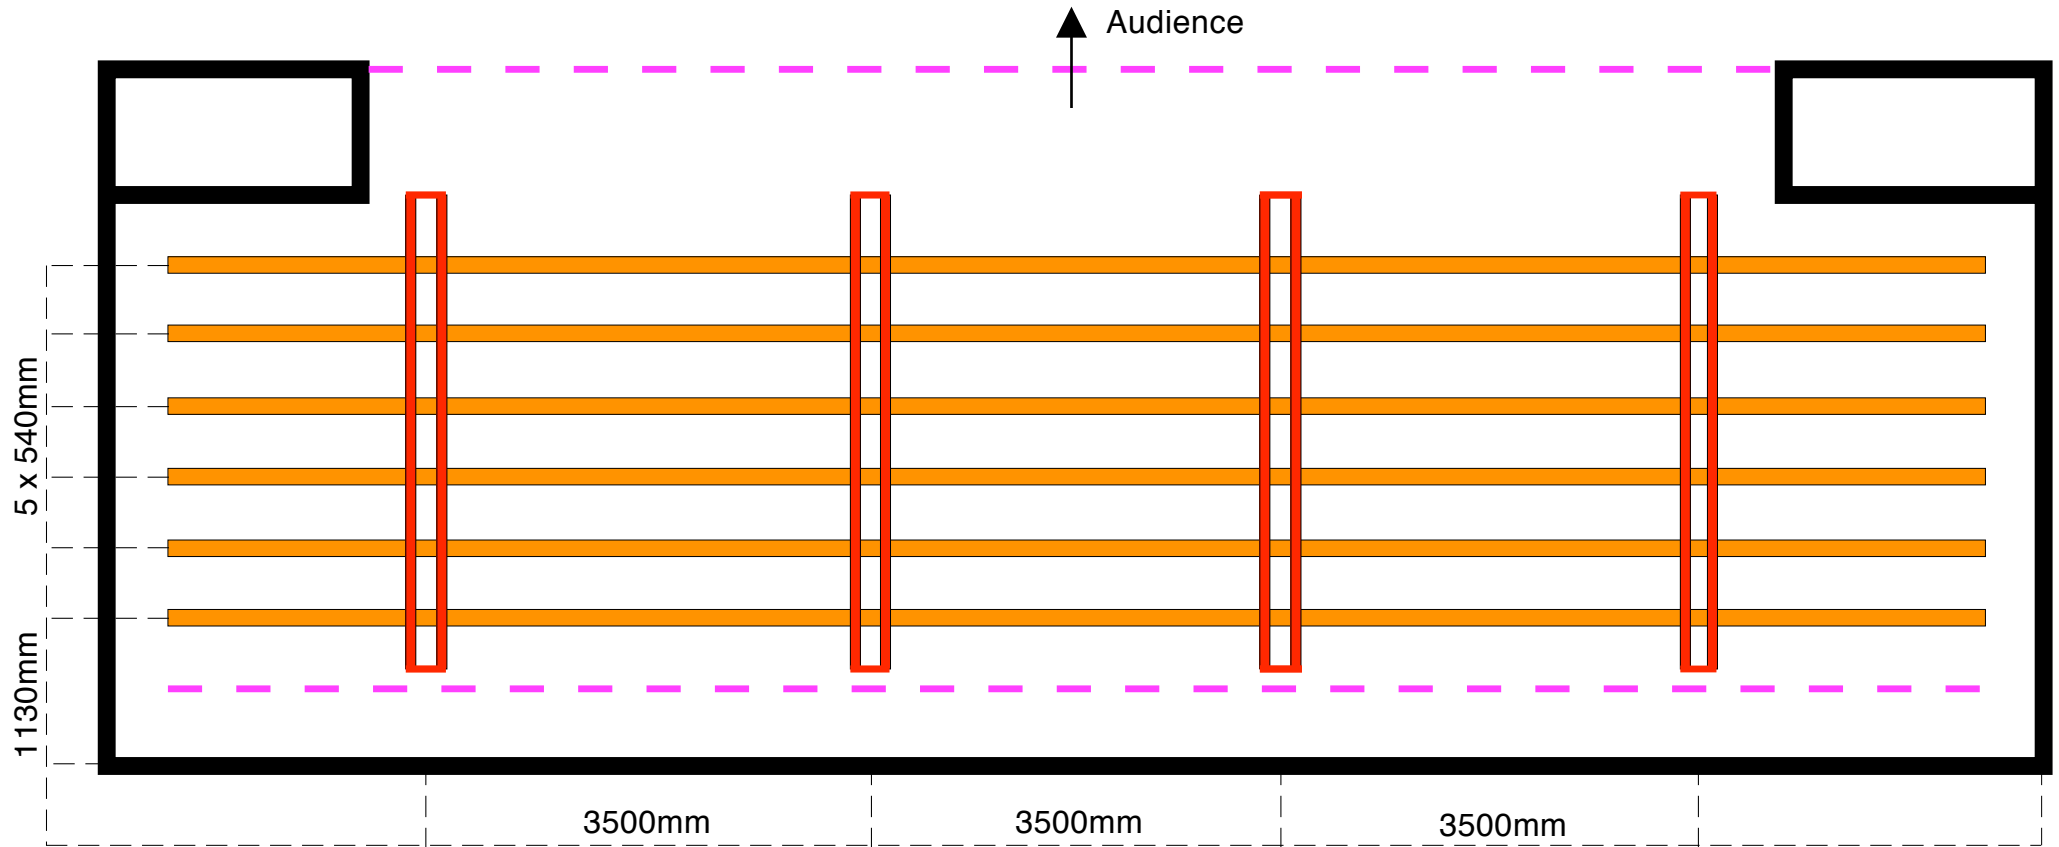

KC Vltavska - flying bars - side view

Explanations:

- flying bar - diameter 58mm, load capacity 160kg each
- - - curtains and backdrop (black or violet)
- beam - 300mm width, 3400mm length, load capacity 280kg each

KC Vltavska - flying bars - top view

Explanations:

-  flyingbars - diametr 58mm, from stage to flyingbar 4900mm, load capacity 160kg each
-  curtains and backdrop (black or violet)
-  beams - 300mm width, 3400mm lenght, from stage to beam 5850mm, load capacity 280kg each